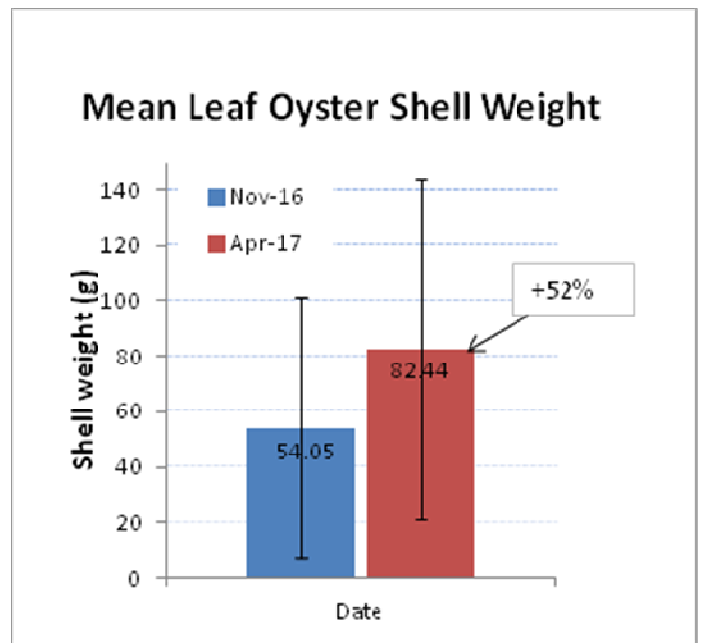

Leaf Oyster Data – Oyster gardening (DigsFish Data)

Error bars = standard error