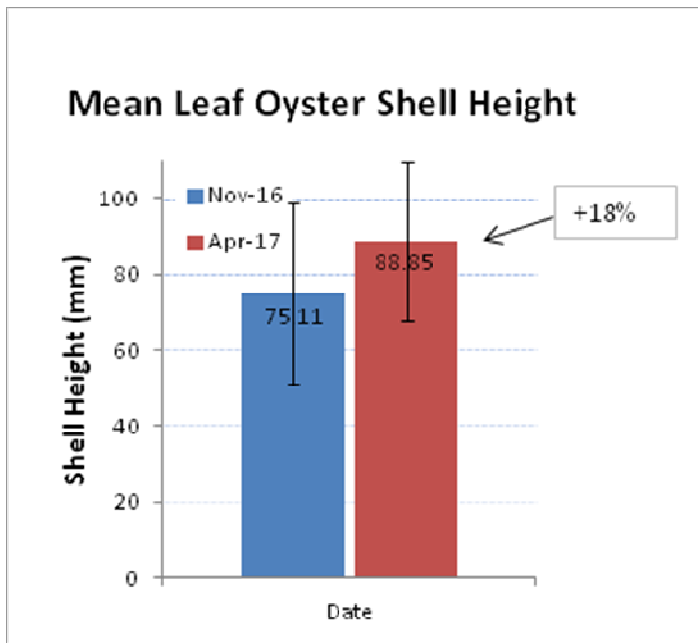

Leaf Oyster Data – Oyster gardening (DigsFish Data)

Error bars = standard error