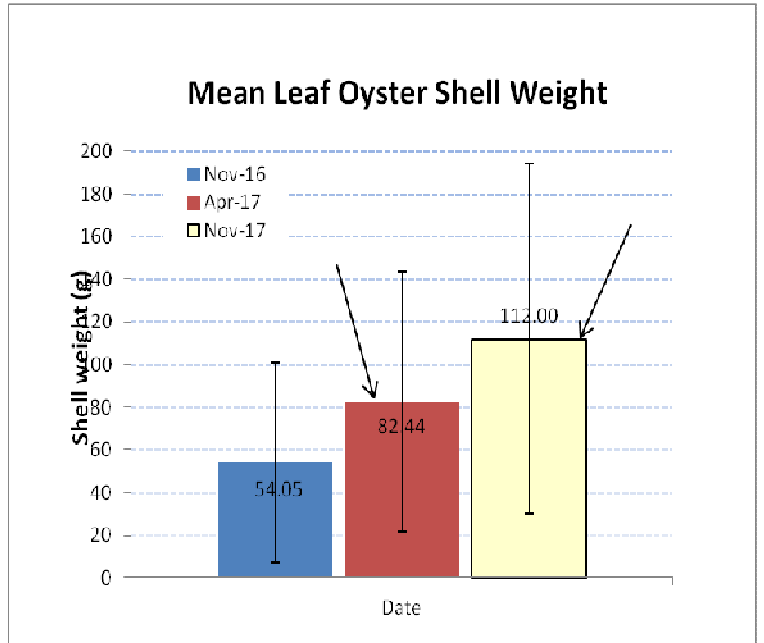

### Leaf Oyster Data – Oyster gardening (DigsFish Data)

Error bars = standard error