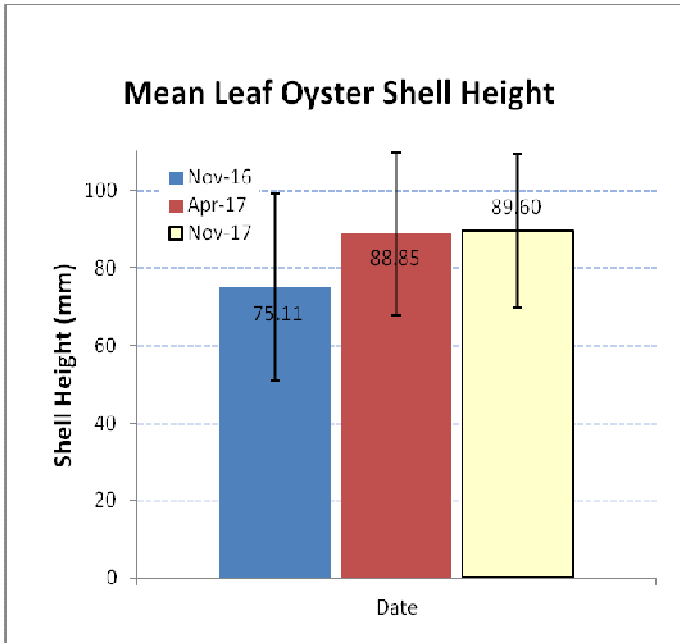

### Leaf Oyster Data – Oyster gardening (DigsFish Data)

Error bars = standard error